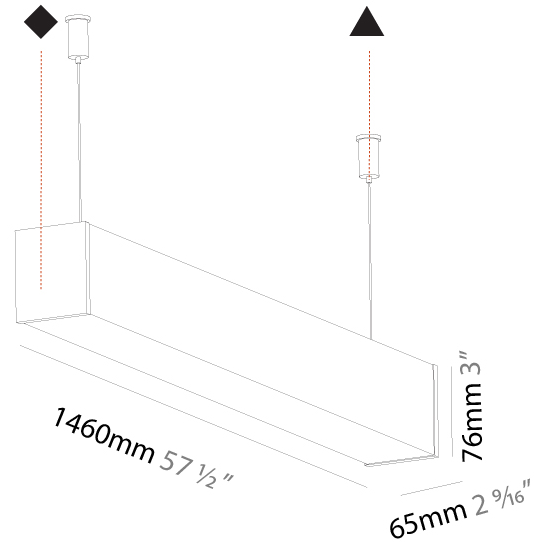

GENERAL

Series: Fino
Partner: Prolicht
Division: Architectural
Installation: Suspension
Product Type: Linear Profiles
Mounting Location: Ceiling

PHYSICAL

Shape: Rectangle
Length (mm): 1740
Length (in): 68 1/2
Width (mm): 65
Width (in): 2 9/16
Height (mm): 76
Height (in): 3
Max. Overall Height (mm): 2076
Max. Overall Height (in): 81 3/4
Weight (kg): 4.99
Weight (lbs): 11.00
Diffuser: PMMA - Opal
Fixture Finish: [SSR / BKV / CWI / CRY / HAB / UFT / ITA / RUA / FTG / MYG / LOD / PUS / FRO / FUP / KIA / POP / BLS / SPG / MEY / GOH / CHC / COM / ABZ / JAG / OBR / MOS / ROR](#)
Fixture Material: PMMA / Aluminum
Cable Details: [2000mm or 4000mm Transparent Cable](#)
Upon Request: Cable colour - White / Black / Orange / Red

ELECTRICAL

Lamp Type: LED (Zhaga Standard)
Input Wattage (W): 30
Total Output Wattage (W): 24 / 19.2 (3500K)
Dimming: [Non-Dimming / Phase Dimming (120Vac only) / 0-10V Dimming](#)
Driver Included: Yes
Driver Location: Integrated
Driver Type: Constant Current - 120 / 277Vac
Driver Class: Class 2
Input Voltage (V): 120 - 277
Constant Current (MA): 350 / 600 (3500K)

LED

Color Temperature (°K): [3000 / 3500 / 4000](#)
Max. Delivered Lumen (lm): 3430 / 3548 / 3620
CRI: >80 CRI
Lamp Life (hrs): 50000

OPTICAL

RATINGS AND CERTIFICATIONS

Certified By: Certified for North American Standards
IP rating: IP20