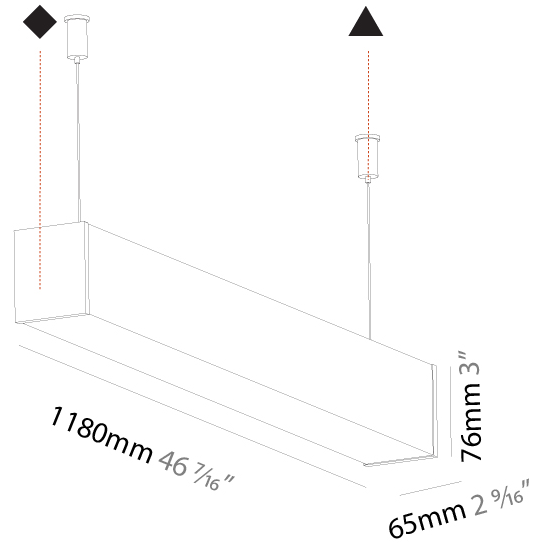

GENERAL

Series: Fino
Partner: Prolicht
Division: Architectural
Installation: Suspension
Product Type: Linear Profiles
Mounting Location: Ceiling

PHYSICAL

Shape: Rectangle
Length (mm): 1180
Length (in): 46 ⁷/₁₆
Width (mm): 65
Width (in): 2 ⁹/₁₆
Height (mm): 76
Height (in): 3
Max. Overall Height (mm): 2076
Max. Overall Height (in): 81 ³/₄
Weight (kg): 3.634
Weight (lbs): 8.011
Diffuser: PMMA - Opal
Fixture Finish: [SSR / BKV / CWI / CRY / HAB / UFT / ITA / RUA / FTG / MYG / LOD / PUS / FRO / FUP / KIA / POP / BLS / SPG / MEY / GOH / CHC / COM / ABZ / JAG / OBR / MOS / ROR](#)
Fixture Material: PMMA / Aluminum
Cable Details: [2000mm or 4000mm Transparent Cable](#)
Upon Request: Cable colour - White / Black / Orange / Red

ELECTRICAL

Lamp Type: LED (Zhaga Standard)
Input Wattage (W): 20
Total Output Wattage (W): 16 / 12.8 (3500K)
Dimming: [Non-Dimming / Phase Dimming (120Vac only) / 0-10V Dimming](#)
Driver Included: Yes
Driver Location: Integrated
Driver Type: Constant Current - 120 / 277Vac
Driver Class: Class 2
Input Voltage (V): 120 - 277
Constant Current (MA): 350 / 400 (3500K)

LED

Color Temperature (°K): [3000 / 3500 / 4000](#)
Max. Delivered Lumen (lm): 2280 / 2362 / 2410
CRI: >80 CRI
Lamp Life (hrs): 50000

OPTICAL

RATINGS AND CERTIFICATIONS

Certified By: Certified for North American Standards
IP rating: IP20